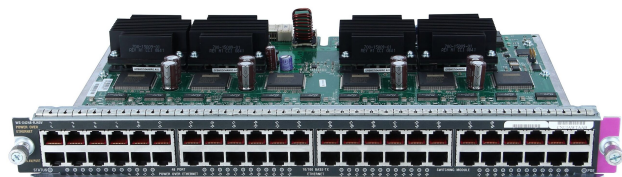

Product Description

Catalyst 4500 PoE 802.3af 10/100, 48 ports (RJ45)

Condition : Remis à neuf

[Read More](#)

SKU: WS-X4248-RJ45V

Price:

Stock: instock

Categories: [reconditionés](#)

Product Description